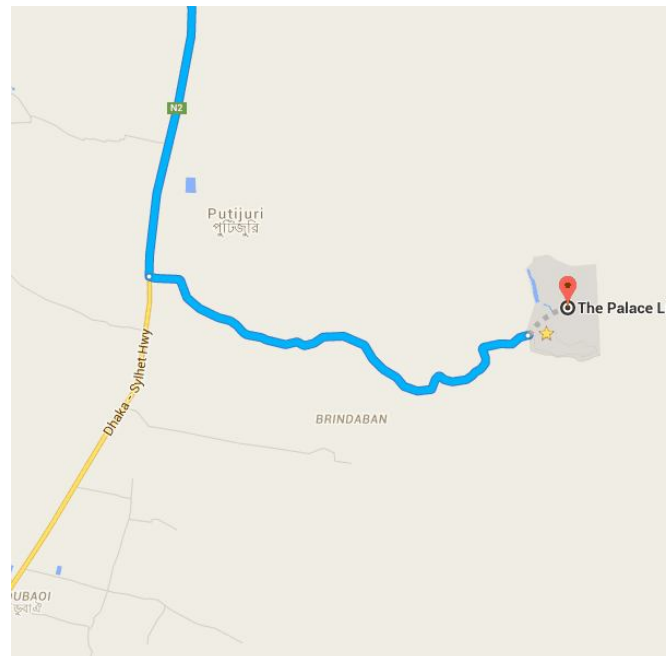

8.0 km / 16 min

- ↑ 1. Head south  
⚠ Restricted usage road  
 \_\_\_\_\_ 120 m
- ↶ 2. Turn left toward Osmani Airport Access Rd  
 \_\_\_\_\_ 270 m
- ↶ 3. Keep left to continue toward Osmani Airport Access Rd  
 \_\_\_\_\_ 55 m
- ↑ 4. Continue onto Osmani Airport Access Rd  
 \_\_\_\_\_ 850 m
- ↶ 5. Turn left onto Airport Rd  
 \_\_\_\_\_ 13 m
- ↷ 6. Turn right  
 \_\_\_\_\_ 1.2 km
- ↶ 7. Turn left  
 \_\_\_\_\_ 4.5 km
- ↷ 8. Turn right onto Pathantola Rd  
 \_\_\_\_\_ 280 m
- ↶ 9. Turn left onto Kalibari Rd  
 \_\_\_\_\_ 74 m

- 10. Turn right \_\_\_\_\_ 78 m
- 11. Turn left \_\_\_\_\_ 47 m
- 12. Slight left \_\_\_\_\_ 550 m

Drive from Dhaka - Sylhet Hwy to Putijuri  
 \_\_\_\_\_ 72.4 km / 1 h 46 min

- 13. Turn right onto Sylhet - Sunamganj Hwy/R280 \_\_\_\_\_ 2.2 km
- 14. Turn left toward Sylhet Bypass Rd \_\_\_\_\_ 62 m
- 15. Slight left onto Sylhet Bypass Rd \_\_\_\_\_ 6.4 km
- 16. Slight right toward Dhaka - Sylhet Hwy \_\_\_\_\_ 79 m
- 17. Slight right onto Dhaka - Sylhet Hwy \_\_\_\_\_ 33.0 km
- 📍 18. At the roundabout, take the 3rd exit onto Aushkandi - Sherpur Rd/Dhaka - Sylhet Hwy  
 ⓘ Continue to follow Dhaka - Sylhet Hwy \_\_\_\_\_ 30.7 km

Drive to your destination  
 \_\_\_\_\_ 3.8 km / 11 min

- 19. Turn left \_\_\_\_\_ 3.7 km
- ⬆️ 20. Continue straight  
 ⚠️ Restricted usage road  
 ⓘ Destination will be on the left \_\_\_\_\_ 12 m

## 📍 The Palace Luxury Resort

Dhaka - Sylhet Highway, 3310

These directions are for planning purposes only. You may find that construction projects, traffic, weather, or other events may cause conditions to differ from the map results, and you should plan your route accordingly. You must obey all signs or notices regarding your route.