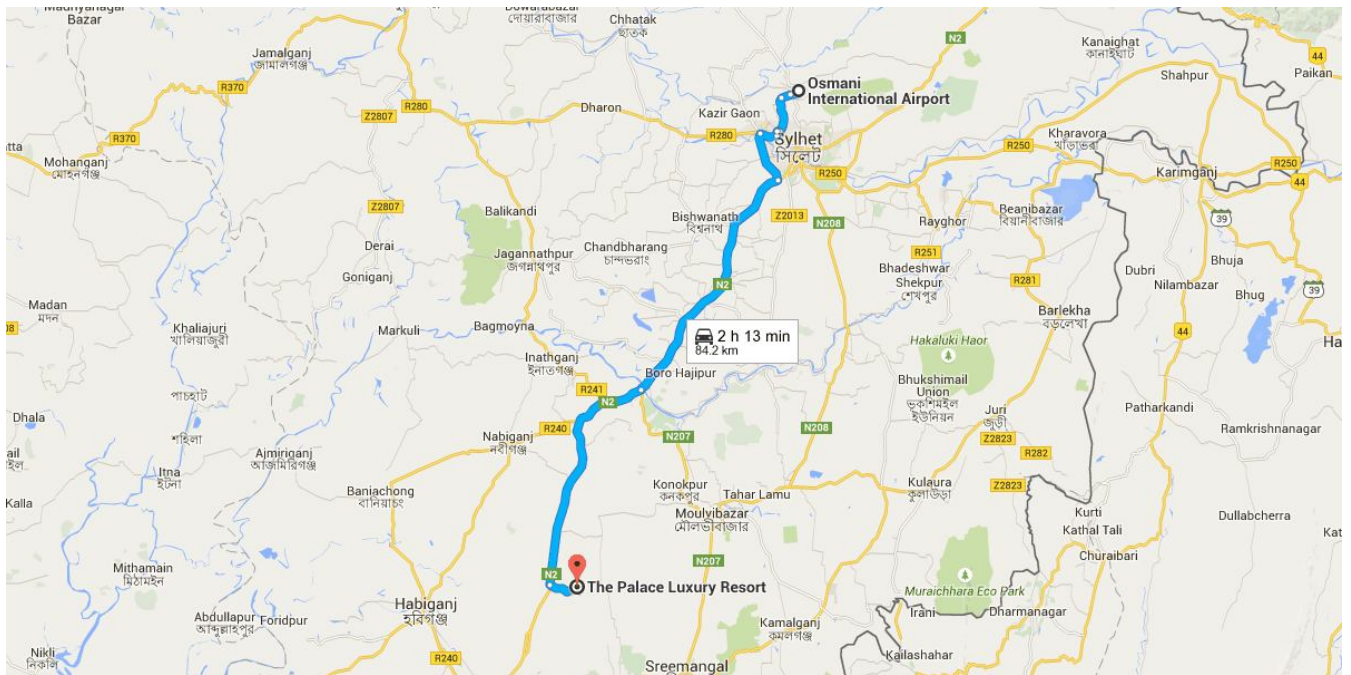

Directions from Osmani International Airport, Airport Road, Sylhet to The Palace Luxury Resort

○ Osmani International Airport, Airport Road, Sylhet

3102

Take Osmani Airport Access Rd to Sylhet - Sunamganj Hwy/R280 in Sylhet

8.0 km / 16 min

- ↑ 1. Head south  
⚠ Restricted usage road  
 \_\_\_\_\_ 120 m
- ↶ 2. Turn left toward Osmani Airport Access Rd  
 \_\_\_\_\_ 270 m
- ↶ 3. Keep left to continue toward Osmani Airport Access Rd  
 \_\_\_\_\_ 55 m
- ↑ 4. Continue onto Osmani Airport Access Rd  
 \_\_\_\_\_ 850 m
- ↶ 5. Turn left onto Airport Rd  
 \_\_\_\_\_ 13 m
- ↷ 6. Turn right  
 \_\_\_\_\_ 1.2 km
- ↶ 7. Turn left  
 \_\_\_\_\_ 4.5 km
- ↷ 8. Turn right onto Pathantola Rd  
 \_\_\_\_\_ 280 m
- ↶ 9. Turn left onto Kalibari Rd  
 \_\_\_\_\_ 74 m

- 10. Turn right \_\_\_\_\_ 78 m
- 11. Turn left \_\_\_\_\_ 47 m
- 12. Slight left \_\_\_\_\_ 550 m

Drive from Dhaka - Sylhet Hwy to Putijuri  
 \_\_\_\_\_ 72.4 km / 1 h 46 min

- 13. Turn right onto Sylhet - Sunamganj Hwy/R280 \_\_\_\_\_ 2.2 km
- 14. Turn left toward Sylhet Bypass Rd \_\_\_\_\_ 62 m
- 15. Slight left onto Sylhet Bypass Rd \_\_\_\_\_ 6.4 km
- 16. Slight right toward Dhaka - Sylhet Hwy \_\_\_\_\_ 79 m
- 17. Slight right onto Dhaka - Sylhet Hwy \_\_\_\_\_ 33.0 km
- 📍 18. At the roundabout, take the 3rd exit onto Aushkandi - Sherpur Rd/Dhaka - Sylhet Hwy  
 ⓘ Continue to follow Dhaka - Sylhet Hwy \_\_\_\_\_ 30.7 km

Drive to your destination  
 \_\_\_\_\_ 3.8 km / 11 min

- 19. Turn left \_\_\_\_\_ 3.7 km
- ⬆️ 20. Continue straight  
 ⚠️ Restricted usage road  
 ⓘ Destination will be on the left \_\_\_\_\_ 12 m