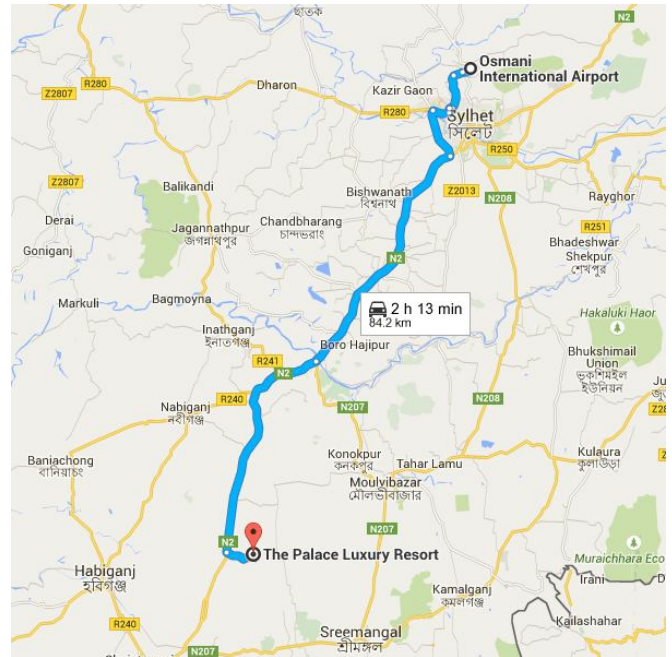

Directions from Osmani International Airport, Airport Road, Sylhet to The Palace Luxury Resort

○ Osmani International Airport, Airport Road, Sylhet

3102

Take Osmani Airport Access Rd to Sylhet - Sunamganj Hwy/R280 in Sylhet

8.0 km / 16 min

- ↑ 1. Head south  
⚠ Restricted usage road  
 \_\_\_\_\_ 120 m
- ↶ 2. Turn left toward Osmani Airport Access Rd  
 \_\_\_\_\_ 270 m
- ↶ 3. Keep left to continue toward Osmani Airport Access Rd  
 \_\_\_\_\_ 55 m
- ↑ 4. Continue onto Osmani Airport Access Rd  
 \_\_\_\_\_ 850 m
- ↶ 5. Turn left onto Airport Rd  
 \_\_\_\_\_ 13 m
- ↷ 6. Turn right  
 \_\_\_\_\_ 1.2 km
- ↶ 7. Turn left  
 \_\_\_\_\_ 4.5 km
- ↷ 8. Turn right onto Pathantola Rd  
 \_\_\_\_\_ 280 m
- ↶ 9. Turn left onto Kalibari Rd  
 \_\_\_\_\_ 74 m

- 10. Turn right \_\_\_\_\_ 78 m
- 11. Turn left \_\_\_\_\_ 47 m
- 12. Slight left \_\_\_\_\_ 550 m

Drive from Dhaka - Sylhet Hwy to Putijuri  
 \_\_\_\_\_ 72.4 km / 1 h 46 min

- 13. Turn right onto Sylhet - Sunamganj Hwy/R280 \_\_\_\_\_ 2.2 km
- 14. Turn left toward Sylhet Bypass Rd \_\_\_\_\_ 62 m
- 15. Slight left onto Sylhet Bypass Rd \_\_\_\_\_ 6.4 km
- 16. Slight right toward Dhaka - Sylhet Hwy \_\_\_\_\_ 79 m
- 17. Slight right onto Dhaka - Sylhet Hwy \_\_\_\_\_ 33.0 km
- 📍 18. At the roundabout, take the 3rd exit onto Aushkandi - Sherpur Rd/Dhaka - Sylhet Hwy  
 ⓘ Continue to follow Dhaka - Sylhet Hwy \_\_\_\_\_ 30.7 km

Drive to your destination  
 \_\_\_\_\_ 3.8 km / 11 min

- 19. Turn left \_\_\_\_\_ 3.7 km
- ⬆️ 20. Continue straight  
 ⚠️ Restricted usage road  
 ⓘ Destination will be on the left \_\_\_\_\_ 12 m