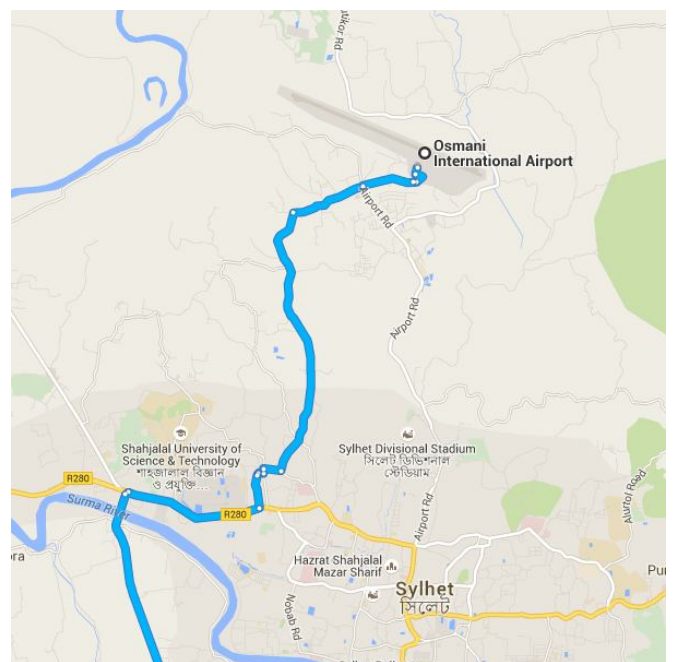

Directions from Osmani International Airport, Airport Road, Sylhet to The Palace Luxury Resort

○ Osmani International Airport, Airport Road, Sylhet

3102

Take Osmani Airport Access Rd to Sylhet - Sunamganj Hwy/R280 in Sylhet

8.0 km / 16 min

- ↑ 1. Head south  
⚠ Restricted usage road  
 \_\_\_\_\_ 120 m
- ↶ 2. Turn left toward Osmani Airport Access Rd  
 \_\_\_\_\_ 270 m
- ↶ 3. Keep left to continue toward Osmani Airport Access Rd  
 \_\_\_\_\_ 55 m
- ↑ 4. Continue onto Osmani Airport Access Rd  
 \_\_\_\_\_ 850 m
- ↶ 5. Turn left onto Airport Rd  
 \_\_\_\_\_ 13 m
- ↷ 6. Turn right  
 \_\_\_\_\_ 1.2 km
- ↶ 7. Turn left  
 \_\_\_\_\_ 4.5 km
- ↷ 8. Turn right onto Pathantola Rd  
 \_\_\_\_\_ 280 m
- ↶ 9. Turn left onto Kalibari Rd  
 \_\_\_\_\_ 74 m

- 10. Turn right \_\_\_\_\_ 78 m
- 11. Turn left \_\_\_\_\_ 47 m
- 12. Slight left \_\_\_\_\_ 550 m

Drive from Dhaka - Sylhet Hwy to Putijuri  
 \_\_\_\_\_ 72.4 km / 1 h 46 min

- 13. Turn right onto Sylhet - Sunamganj Hwy/R280 \_\_\_\_\_ 2.2 km
- 14. Turn left toward Sylhet Bypass Rd \_\_\_\_\_ 62 m
- 15. Slight left onto Sylhet Bypass Rd \_\_\_\_\_ 6.4 km
- 16. Slight right toward Dhaka - Sylhet Hwy \_\_\_\_\_ 79 m
- 17. Slight right onto Dhaka - Sylhet Hwy \_\_\_\_\_ 33.0 km
- 📍 18. At the roundabout, take the 3rd exit onto Aushkandi - Sherpur Rd/Dhaka - Sylhet Hwy  
 ⓘ Continue to follow Dhaka - Sylhet Hwy \_\_\_\_\_ 30.7 km

Drive to your destination  
 \_\_\_\_\_ 3.8 km / 11 min

- 19. Turn left \_\_\_\_\_ 3.7 km
- ⬆️ 20. Continue straight  
 ⚠️ Restricted usage road  
 ⓘ Destination will be on the left \_\_\_\_\_ 12 m