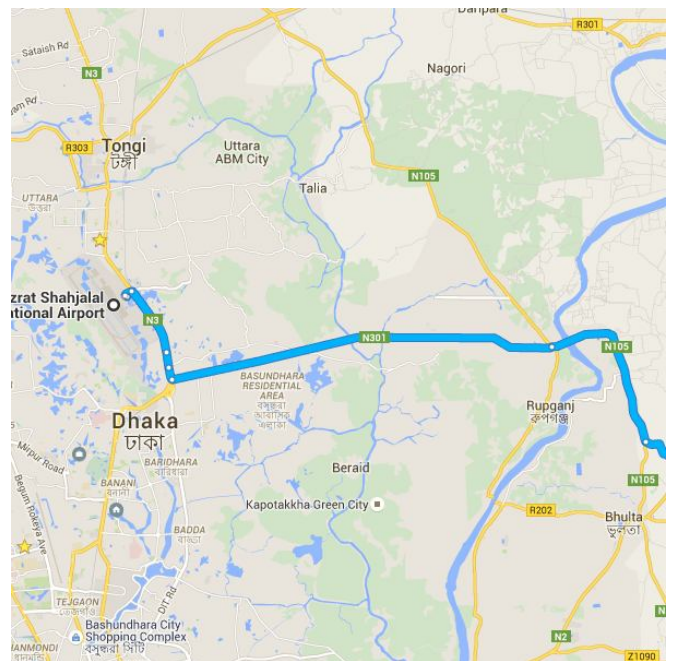

Directions from Hazrat Shahjalal International Airport, Airport Road, Sector 1, Kurmitola to The Palace Luxury Resort

○ Hazrat Shahjalal International Airport, Airport Road, Sector 1, Kurmitola
Dhaka 1229

Follow Dhaka - Mymensingh Hwy and Purbachal Express Hwy to Dhaka City Bypass/N105

- _____ 16.0 km / 24 min
- ↑ 1. Head southwest toward Rd to International Terminal _____ 14 m
- ↗ 2. Slight right at Rd to International Terminal _____ 67 m
- ↗ 3. Slight right toward Dhaka - Mymensingh Hwy _____ 260 m
- ⦿ 4. At the roundabout, take the 3rd exit onto Dhaka - Mymensingh Hwy _____ 2.3 km
- ↑ 5. Continue onto Tongi Diversion Rd _____ 500 m
- ⤴ 6. Take the ramp to Khilkhet Flyover/Purbachal Express Hwy _____ 400 m

- 7. Slight left onto Khilkhet Flyover/Purbachal Express Hwy
 Continue to follow Purbachal Express Hwy
 12.4 km

Follow Dhaka - Sylhet Hwy to Putijuri
 153 km / 2 h 56 min

- 8. Turn right onto Dhaka City Bypass/N105
 Continue to follow N105
 5.7 km
- 9. Turn left onto আধুরিয়া - পুরাব সড়ক
 1.6 km
- 10. Turn right onto Adhuriya - Kesaraba Rd
 300 m
- 11. Turn left at the 1st cross street onto Dhaka - Sylhet Hwy
 11.4 km
- 12. Slight right to stay on Dhaka - Sylhet Hwy
 4.9 km
- 13. Turn right toward Dhaka - Sylhet Hwy
 56 m
- 14. Sharp left at ময়েজউদ্দীন রোড পাঁচদোনা ঘোরাশাল
 46 m
- 15. Turn left onto Dhaka - Sylhet Hwy
 12.5 km
- 16. Continue onto Dhaka - Sylhet Hwy
 80 m
- 17. Continue onto Dhaka - Sylhet Hwy
 30.6 km
- 18. At the roundabout, take the 1st exit and stay on Dhaka - Sylhet Hwy
 11.5 km
- 19. At the roundabout, take the 1st exit and stay on Dhaka - Sylhet Hwy
 30.7 km
- 20. Continue onto Dhaka - Sylhet Hwy
 24.9 km
- 21. At the roundabout, take the 2nd exit and stay on Dhaka - Sylhet Hwy
 18.8 km

Drive to your destination
 3.8 km / 12 min

- 22. Turn right
 3.7 km

- ↑ 23. Continue straight
- ⚠ Restricted usage road
 - ℹ Destination will be on the left
-
- 12 m

📍 The Palace Luxury Resort

Dhaka - Sylhet Highway, 3310