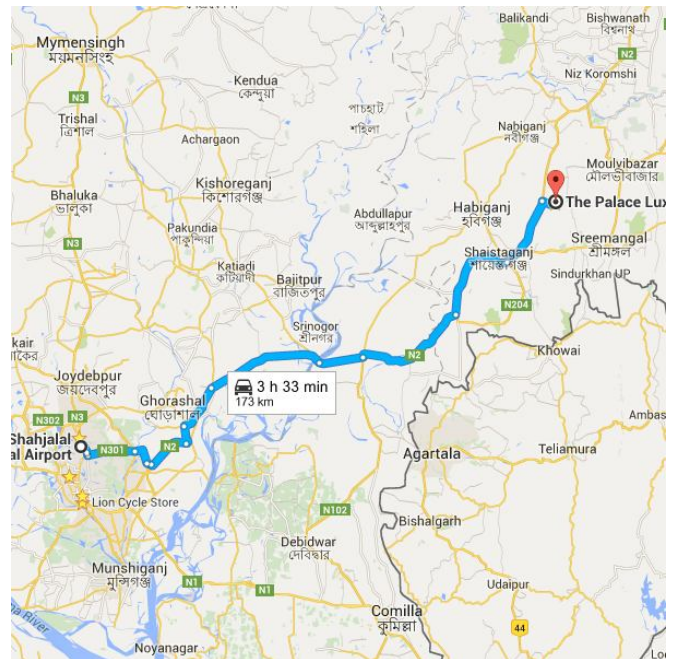

Directions from Hazrat Shahjalal International Airport, Airport Road, Sector 1, Kurmitola to The Palace Luxury Resort

○ Hazrat Shahjalal International Airport, Airport Road, Sector 1, Kurmitola
Dhaka 1229

Follow Dhaka - Mymensingh Hwy and Purbachal Express Hwy to Dhaka City Bypass/N105

- _____ 16.0 km / 24 min
- ↑ 1. Head southwest toward Rd to International Terminal _____ 14 m
- ↗ 2. Slight right at Rd to International Terminal _____ 67 m
- ↗ 3. Slight right toward Dhaka - Mymensingh Hwy _____ 260 m
- ⦿ 4. At the roundabout, take the 3rd exit onto Dhaka - Mymensingh Hwy _____ 2.3 km
- ↑ 5. Continue onto Tongi Diversion Rd _____ 500 m
- ⤴ 6. Take the ramp to Khilkhet Flyover/Purbachal Express Hwy _____ 400 m

- 7. Slight left onto Khilkhet Flyover/Purbachal Express Hwy
 Continue to follow Purbachal Express Hwy
 12.4 km

Follow Dhaka - Sylhet Hwy to Putijuri
 153 km / 2 h 56 min

- 8. Turn right onto Dhaka City Bypass/N105
 Continue to follow N105
 5.7 km
- 9. Turn left onto আধুরিয়া - পুরাব সড়ক
 1.6 km
- 10. Turn right onto Adhuriya - Kesaraba Rd
 300 m
- 11. Turn left at the 1st cross street onto Dhaka - Sylhet Hwy
 11.4 km
- 12. Slight right to stay on Dhaka - Sylhet Hwy
 4.9 km
- 13. Turn right toward Dhaka - Sylhet Hwy
 56 m
- 14. Sharp left at ময়েজউদ্দীন রোড পাঁচদোনা ঘোরাশাল
 46 m
- 15. Turn left onto Dhaka - Sylhet Hwy
 12.5 km
- 16. Continue onto Dhaka - Sylhet Hwy
 80 m
- 17. Continue onto Dhaka - Sylhet Hwy
 30.6 km
- 18. At the roundabout, take the 1st exit and stay on Dhaka - Sylhet Hwy
 11.5 km
- 19. At the roundabout, take the 1st exit and stay on Dhaka - Sylhet Hwy
 30.7 km
- 20. Continue onto Dhaka - Sylhet Hwy
 24.9 km
- 21. At the roundabout, take the 2nd exit and stay on Dhaka - Sylhet Hwy
 18.8 km

Drive to your destination
 3.8 km / 12 min

- 22. Turn right
 3.7 km

- ↑ 23. Continue straight
- ⚠ Restricted usage road
 - ℹ Destination will be on the left
-
- 12 m

📍 The Palace Luxury Resort

Dhaka - Sylhet Highway, 3310