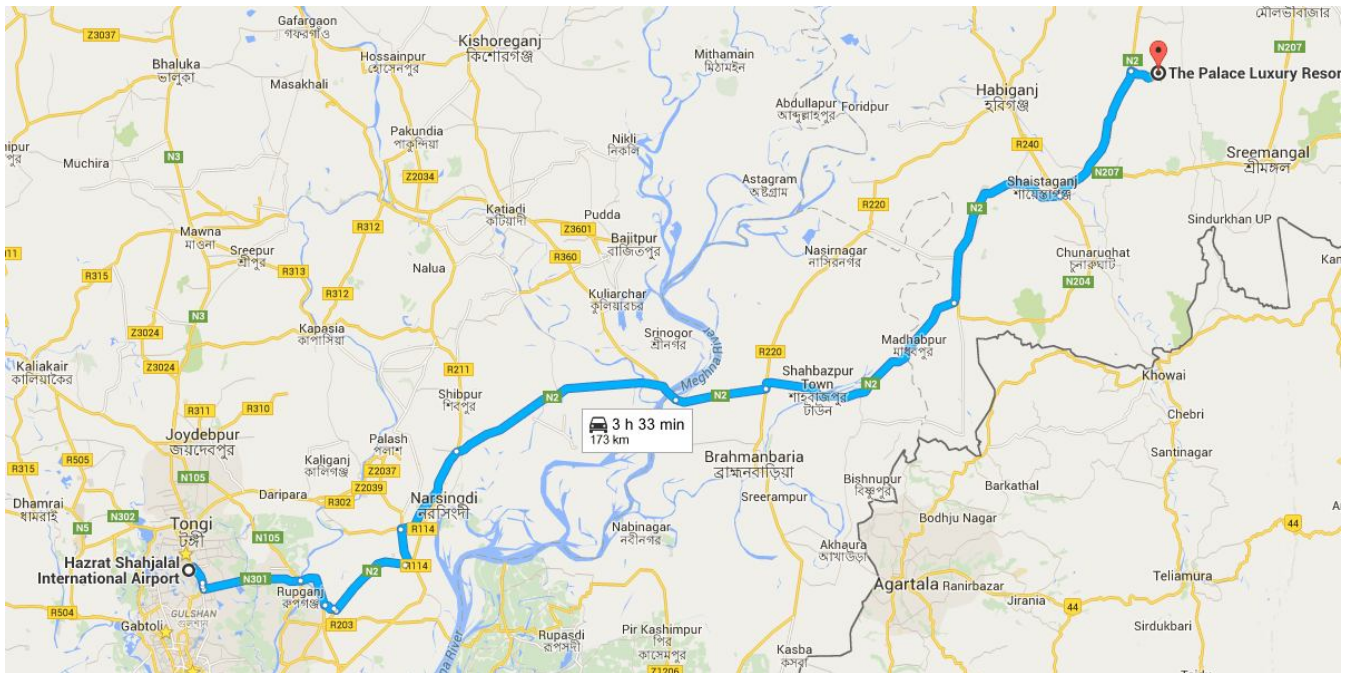

Directions from Hazrat Shahjalal International Airport, Airport Road, Sector 1, Kurmitola to The Palace Luxury Resort

○ Hazrat Shahjalal International Airport, Airport Road, Sector 1, Kurmitola
Dhaka 1229

Follow Dhaka - Mymensingh Hwy and Purbachal Express Hwy to Dhaka City Bypass/N105

- _____ 16.0 km / 24 min
- ↑ 1. Head southwest toward Rd to International Terminal _____ 14 m
- ↗ 2. Slight right at Rd to International Terminal _____ 67 m
- ↗ 3. Slight right toward Dhaka - Mymensingh Hwy _____ 260 m
- ⦿ 4. At the roundabout, take the 3rd exit onto Dhaka - Mymensingh Hwy _____ 2.3 km
- ↑ 5. Continue onto Tongi Diversion Rd _____ 500 m
- ⤴ 6. Take the ramp to Khilkhet Flyover/Purbachal Express Hwy _____ 400 m

- 7. Slight left onto Khilkhet Flyover/Purbachal Express Hwy
 Continue to follow Purbachal Express Hwy
 12.4 km

Follow Dhaka - Sylhet Hwy to Putijuri
 153 km / 2 h 56 min

- 8. Turn right onto Dhaka City Bypass/N105
 Continue to follow N105
 5.7 km
- 9. Turn left onto আধুরিয়া - পুরাব সড়ক
 1.6 km
- 10. Turn right onto Adhuriya - Kesaraba Rd
 300 m
- 11. Turn left at the 1st cross street onto Dhaka - Sylhet Hwy
 11.4 km
- 12. Slight right to stay on Dhaka - Sylhet Hwy
 4.9 km
- 13. Turn right toward Dhaka - Sylhet Hwy
 56 m
- 14. Sharp left at ময়েজউদ্দীন রোড পাঁচদোনা ঘোরাশাল
 46 m
- 15. Turn left onto Dhaka - Sylhet Hwy
 12.5 km
- 16. Continue onto Dhaka - Sylhet Hwy
 80 m
- 17. Continue onto Dhaka - Sylhet Hwy
 30.6 km
- 18. At the roundabout, take the 1st exit and stay on Dhaka - Sylhet Hwy
 11.5 km
- 19. At the roundabout, take the 1st exit and stay on Dhaka - Sylhet Hwy
 30.7 km
- 20. Continue onto Dhaka - Sylhet Hwy
 24.9 km
- 21. At the roundabout, take the 2nd exit and stay on Dhaka - Sylhet Hwy
 18.8 km

Drive to your destination
 3.8 km / 12 min

- 22. Turn right
 3.7 km

- ↑ 23. Continue straight
- ⚠ Restricted usage road
 - ℹ Destination will be on the left
-
- 12 m

📍 The Palace Luxury Resort

Dhaka - Sylhet Highway, 3310