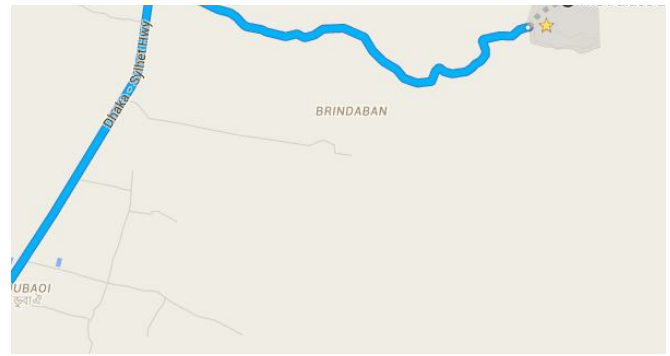

Directions from Hazrat Shahjalal International Airport, Airport Road, Sector 1, Kurmitola to The Palace Luxury Resort

○ Hazrat Shahjalal International Airport, Airport Road, Sector 1, Kurmitola
Dhaka 1229

Follow Dhaka - Mymensingh Hwy and Purbachal Express Hwy to Dhaka City Bypass/N105

- _____ 16.0 km / 24 min
- ↑ 1. Head southwest toward Rd to International Terminal _____ 14 m
- ↗ 2. Slight right at Rd to International Terminal _____ 67 m
- ↗ 3. Slight right toward Dhaka - Mymensingh Hwy _____ 260 m
- ⦿ 4. At the roundabout, take the 3rd exit onto Dhaka - Mymensingh Hwy _____ 2.3 km
- ↑ 5. Continue onto Tongi Diversion Rd _____ 500 m
- ⤴ 6. Take the ramp to Khilkhet Flyover/Purbachal Express Hwy _____ 400 m

- 7. Slight left onto Khilkhet Flyover/Purbachal Express Hwy
 Continue to follow Purbachal Express Hwy
 12.4 km

Follow Dhaka - Sylhet Hwy to Putijuri
 153 km / 2 h 56 min

- 8. Turn right onto Dhaka City Bypass/N105
 Continue to follow N105
 5.7 km
- 9. Turn left onto আধুরিয়া - পুরাব সড়ক
 1.6 km
- 10. Turn right onto Adhuriya - Kesaraba Rd
 300 m
- 11. Turn left at the 1st cross street onto Dhaka - Sylhet Hwy
 11.4 km
- 12. Slight right to stay on Dhaka - Sylhet Hwy
 4.9 km
- 13. Turn right toward Dhaka - Sylhet Hwy
 56 m
- 14. Sharp left at ময়েজউদ্দীন রোড পাঁচদোনা ঘোরাশাল
 46 m
- 15. Turn left onto Dhaka - Sylhet Hwy
 12.5 km
- 16. Continue onto Dhaka - Sylhet Hwy
 80 m
- 17. Continue onto Dhaka - Sylhet Hwy
 30.6 km
- 18. At the roundabout, take the 1st exit and stay on Dhaka - Sylhet Hwy
 11.5 km
- 19. At the roundabout, take the 1st exit and stay on Dhaka - Sylhet Hwy
 30.7 km
- 20. Continue onto Dhaka - Sylhet Hwy
 24.9 km
- 21. At the roundabout, take the 2nd exit and stay on Dhaka - Sylhet Hwy
 18.8 km

Drive to your destination
 3.8 km / 12 min

- 22. Turn right
 3.7 km

- ↑ 23. Continue straight
- ⚠ Restricted usage road
 - ℹ Destination will be on the left
-
- 12 m

📍 The Palace Luxury Resort

Dhaka - Sylhet Highway, 3310